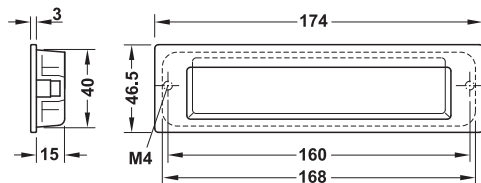

Finish/colour	Cat. No.
Polished chrome plated	106.59.210
Matt chrome plated	106.59.410

Packing: 1 or 25 pieces

M4 threaded screws

► FF 1.260