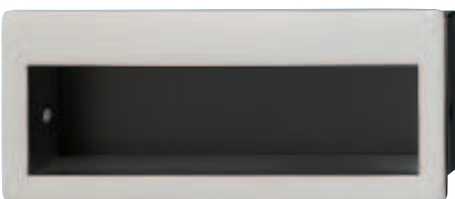

Packing: 1, 50 or 300 pieces

M4 threaded screws

► FF 1.260

Finish/colour	Cat. No.
Polished chrome plated	106.59.210
Matt chrome plated	106.59.410

Packing: 1 or 25 pieces

M4 threaded screws

► FF 1.260

> Material: Handle: Zinc alloy, back: Steel

Finish/colour	Cat. No.
Handle: Matt nickel plated, back: Matt black	151.09.600

Packing: 1 or 25 pieces

Raised head screws, DIN 95, Ø 2.5 mm

► FF 1.261

DGH-M-INT 2020, HDE-en, 05/19; Dimensional data not binding. We reserve the right to alter specifications without notice.