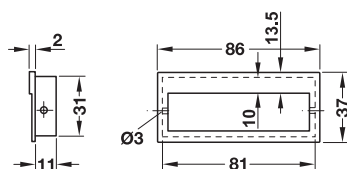

> Installation: Fixing without screws, for glue fixing

Finish/colour	Dim. A mm	Dim. B mm	Cat. No.
Matt chrome plated	39	35	155.00.000
	50	45	155.00.001
Brushed nickel plated	39	35	155.00.010
	50	45	155.00.011

Packing: 1, 50 or 300 pieces

M4 threaded screws

► FF 1.260

Finish/colour	Cat. No.
Polished chrome plated	106.59.210
Matt chrome plated	106.59.410

Packing: 1 or 25 pieces

M4 threaded screws

► FF 1.260

> Material: Handle: Zinc alloy, back: Steel

Finish/colour	Cat. No.
Handle: Matt nickel plated, back: Matt black	151.09.600

Packing: 1 or 25 pieces

Raised head screws, DIN 95, Ø 2.5 mm

► FF 1.261

DGH-M-INT 2020, HDE-en, 05/19; Dimensional data not binding. We reserve the right to alter specifications without notice.